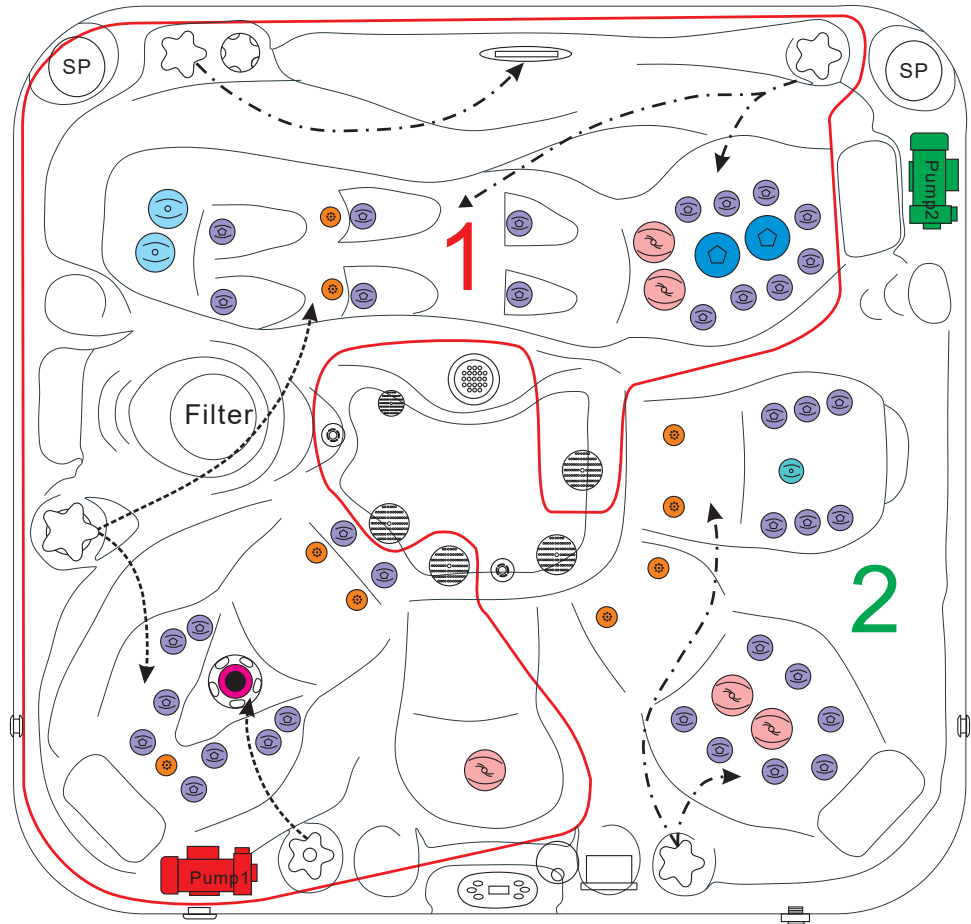

Clusterjet 150293 31 pcs

Clusterjet 151322 1pc

Clusterjet 152186 2pcs

Mini Jet 150126 5pcs

Power Jet 150155 2pcs

Swim Jet 150202 1pc

Blowerjet 150561 9pcs

Spa Light 150781 1pc

Water Diverter 150493

Air Control 150520

Water Diverter 152029

Aromatherapy 150560

Pillow 150403

Filter lid Black 159111

Filter 4ch-949 151131

Suction 150516

Suction 150517

Speaker 150321

Controller & Heater JZ6013x1 152220

Drainage 150511

WTC50 Circ. Pump 150817

LP300 Mass. Pump 150818

LP300 Mass. Pump 150818

TP600 Display 151059