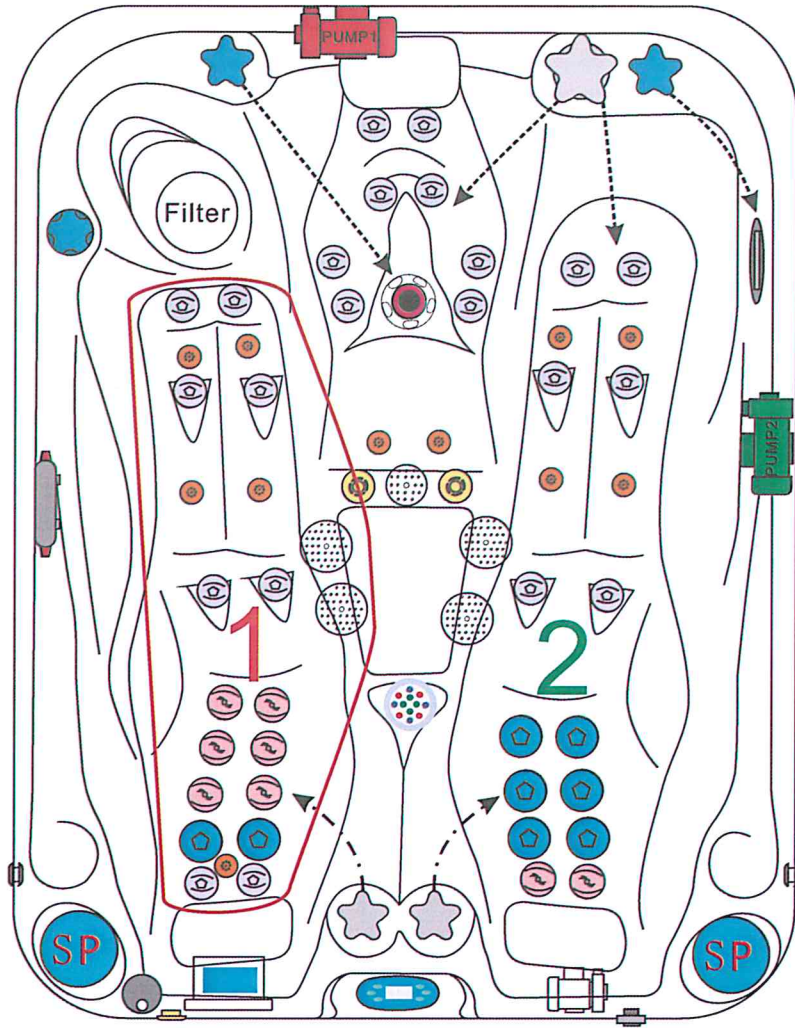

SOULMATE

PASSION SPAS SIGNATURE COLLECTION

passion
spas | love your senses

SPECIFICATIONS/GENERAL

Dimensions L x W x H.....	213 x 165 x 81 cm
Number of Seats.....	1
Number of Loungers.....	2
Capacity in Liter.....	870
Dry Weight in kg.....	240
Full Weight in kg.....	1110
Shell Material.....	Aristech® Acrylic with Vinylester and Polyester
Synthetic Maintenance Free Cabinet.....	Standard
Removable Side Panels.....	4
Cabinet Material.....	Synthetic
Durable Support System.....	Synthetic
Everlast™ Full Floor Support Material.....	Polyester
High Density Urethane Insulation.....	Standard
Cupholders.....	2

PUMP INFORMATION

Massage Pump 1: LX LP300.....	2,2 kW
Massage Pump 2: LX LP300.....	2,2 kW
Filtration Pump: LX WTC50M.....	250W
Air Pump: LX AP300.....	300W

ELECTRICAL SYSTEM

Voltage.....	230/380 V
Amperage.....	230V-20A/380V-16A
Full Flow Electric Heater.....	3 kW
Control System.....	Balboa BP600
Light (18 x Multi Color LED).....	Standard
Electronic Topside Control.....	Balboa TP600

passion
spas | love your senses

SOULMATE

PASSION SPAS SIGNATURE COLLECTION

POWER SUPPLY
1x 20A/230V or
1x 16A/380V

	Clusterjet 150293	24pcs		Water Diverter	150493		Speaker	150321
	Mini Jet 150126	8pcs		Air Control	150520		Controller & Heater JZ6013x1	152220
	Power Jet 150155	8pcs		Water Diverter	152029		Drainage	150511
	Swim Jet 150202	1pc		Aromatherapy	150560		WTC50 Circ. Pump	150817
	Blowerjet 150561	11pcs		Pillow	150403		LP300 Mass. Pump	150818
				Filter lid Black	159111		LP300 Mass. Pump	150818
				Filter 4ch-949	151131		TP600 Display	151059
				Suction	150516			
				Suction	150517			